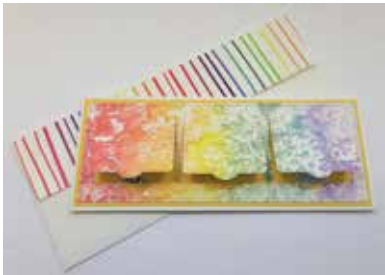

LAWN FAWN

Slimline Dies - perfect for making the new, trendy #10 style cards!

HEROSCAPES Stamp & Die Sets

CARTA BELLA Flora No. 3

PLYMOUTH

12855 Highway 55
Plymouth, MN 55441
Ph. (763)550-0926

TEMPORARY STORE HOURS: